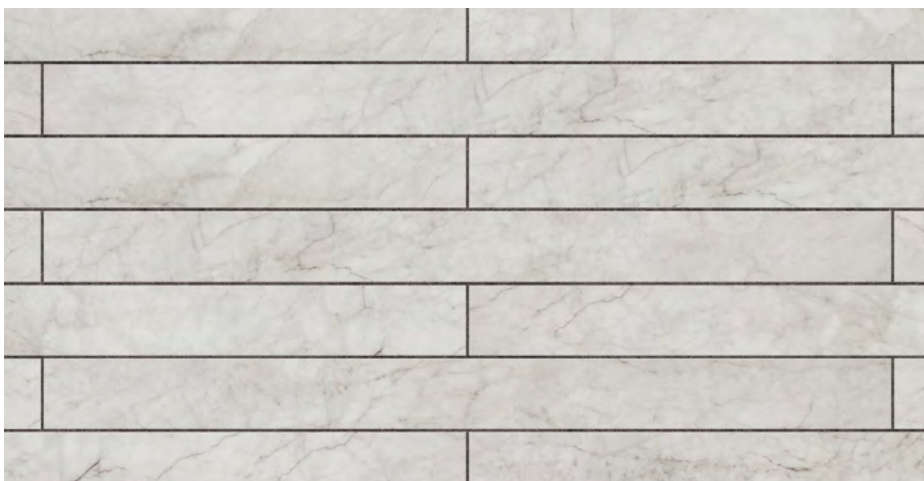

1 Select Corona Argent or Bianco

2

Add a Diamond border if you like

3 Extend the floor with Marble Parquet or Linear Block

Slab size: 76 x 229mm

Marble Diamond border

Created with Amtico Signature Marble,
Kiwa Caraway and Stria Volcanic

Border - DC296B

Marble Parquet

Ripples of delicate grey and cool white tones flow across this subtle herringbone for a sophisticated look. Created with Amtico Signature Marble - DC298

Slab size: 76 x 915mm