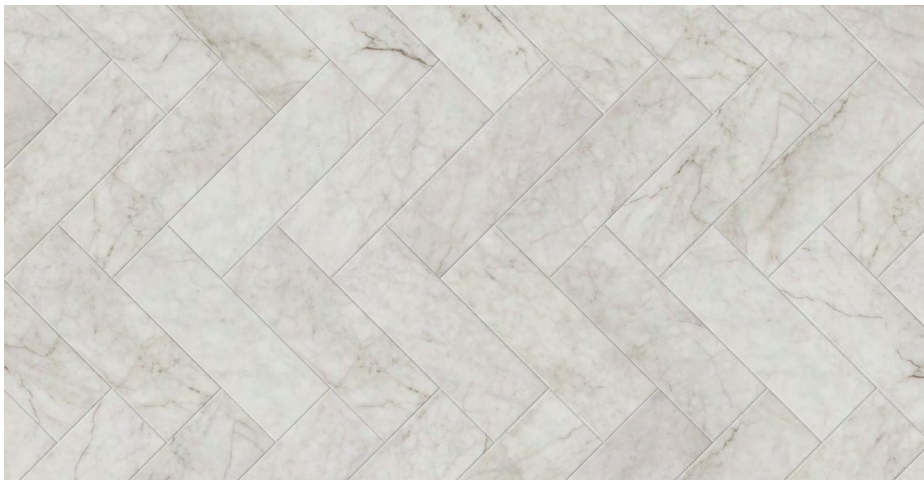

The background is a light-colored, possibly beige or cream, marble with subtle, irregular veining in shades of brown and green. Overlaid on this is a white geometric pattern consisting of a large diamond shape divided into a grid of smaller diamonds and squares. The word "MARBLE" is centered within this pattern.

Created with

1. Corona Argent - DC294
2. Marble Diamond border & corner - DC296B + DC296C
3. Marble Parquet laying pattern - DC298

Marble

Kura Caraway

Stria Volcanic

Choose your own combinations to suit your space.

1 Select Corona Argent or Bianco

2

Add a Diamond border if you like

3 Extend the floor with Marble Parquet or Linear Block

Slab size: 76 x 229mm

Marble Diamond border

Created with Amtico Signature Marble,
Kiwa Caraway and Stria Volcanic