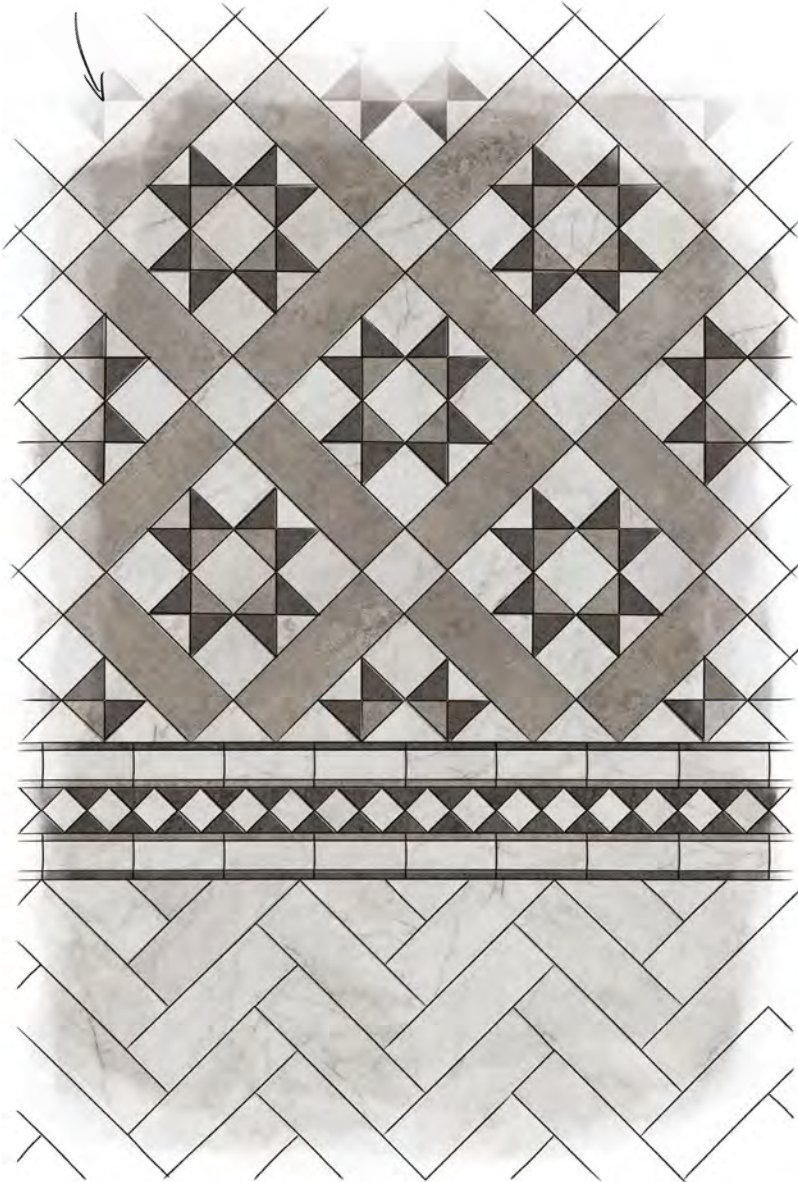

The background is a light-colored, possibly beige or cream, marble with subtle, irregular veining in shades of brown and green. Overlaid on this is a white geometric pattern consisting of a large diamond shape divided into a grid of smaller diamonds and squares. The word "MARBLE" is centered within this pattern.

Created with

1. Corona Argent - DC294
2. Marble Diamond border & corner - DC296B + DC296C
3. Marble Parquet laying pattern - DC298

Marble

Kura Caraway

Stria Volcanic

Choose your own combinations to suit your space.

1 Select Corona Argent or Bianco

2

Add a Diamond border if you like

3 Extend the floor with Marble Parquet or Linear Block

Slab size: 76 x 229mm

Marble Diamond border

Created with Amtico Signature Marble,
Kiwa Caraway and Stria Volcanic

Border - DC296B

Marble Parquet

Ripples of delicate grey and cool white tones flow across this subtle herringbone for a sophisticated look. Created with Amtico Signature Marble - DC298

Slab size: 76 x 915mm