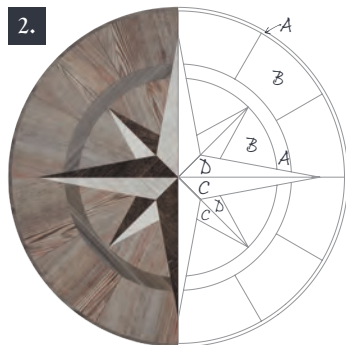

Motifs.

A motif is a stamp of individuality and a stunning addition to your home.

Create a statement in your hallway or a focal point in your living room.

FIND YOUR NEAREST RETAILER AT AMTICO.COM

1. **Pavilion**
  AR0MC9501
  1562mm diameter
  Product shown:
  A = Ink Wash Wood
2. **Small Star**
  AR0MC300
  610mm diameter
  Products shown:
  A = Equator Wave
  B = Parisian Pine
  C = Script Maple Silver
  D = White Wash Wood
3. **Cassini Oval**
  AR0MC190
  709 x 1034mm
  Products shown:
  A = Basilica Salt
  B = Basilica Shell
4. **Lotus**
  AR0MC400
  915mm diameter
  Products shown:
  A = White Wash Wood
  B = Nomad Oak
  C = Chateau Oak
  D = Kura Fennel
  E = Shore Oak
5. **Myron**
  AR0MC160
  915mm diameter
  Product shown:
  A and B =
  Cornish Oak
6. **Constellation**
  AR0MC210
  890mm diameter
  Products shown:
  A = Cornish Oak
  B = Manor Oak
  C = Reclaimed Oak
7. **Manhattan**
  AR0MC220
  890mm diameter
  Products shown:
  A = Patina Vapour
  B = Shibori Jasmine
  C = Cirrus Dawn
  D = Cirrus Mist
8. **Origami**
  AR0MC200
  890mm diameter
  Products shown:
  A = York Oak
  B = Cornish Oak
  C and D = Brushed Oak
9. **Apollo**
  AR0MC230
  890mm diameter
  Products shown:
  A = Wharf Oak
  B = White Wash Wood
  C = Stria Rock