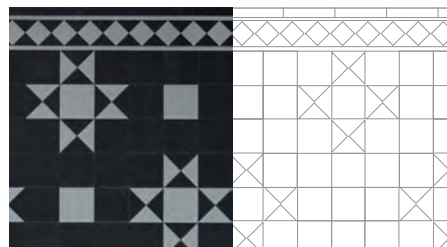

Geo Graphite – DC262
Border – DC262B
Corner – DC262C