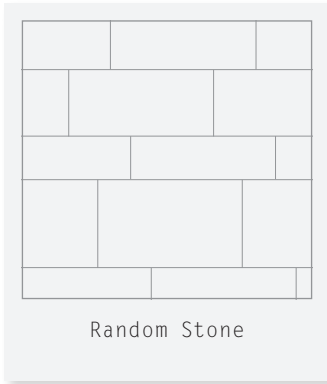

Amtico Signature | Designers' Choice | Random Stone

Tile sizes used to create this pattern...

229 x 457mm

152 x 457mm

305 x 457mm