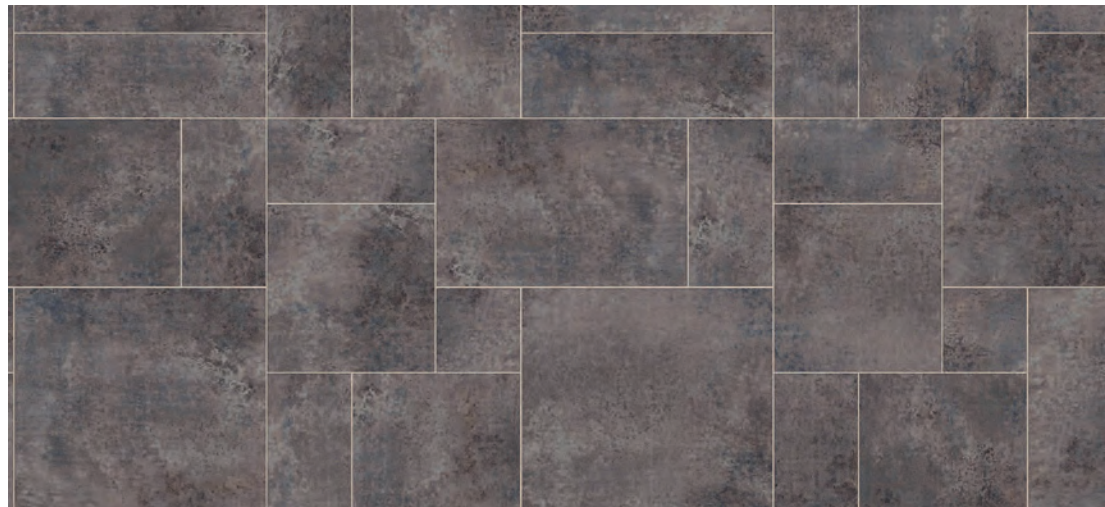

DC203 Created with Kura Anise, Kura Kala (stripping) - Large Flagstone

Visit amtico.com to find a retailer or call 0121 745 0800