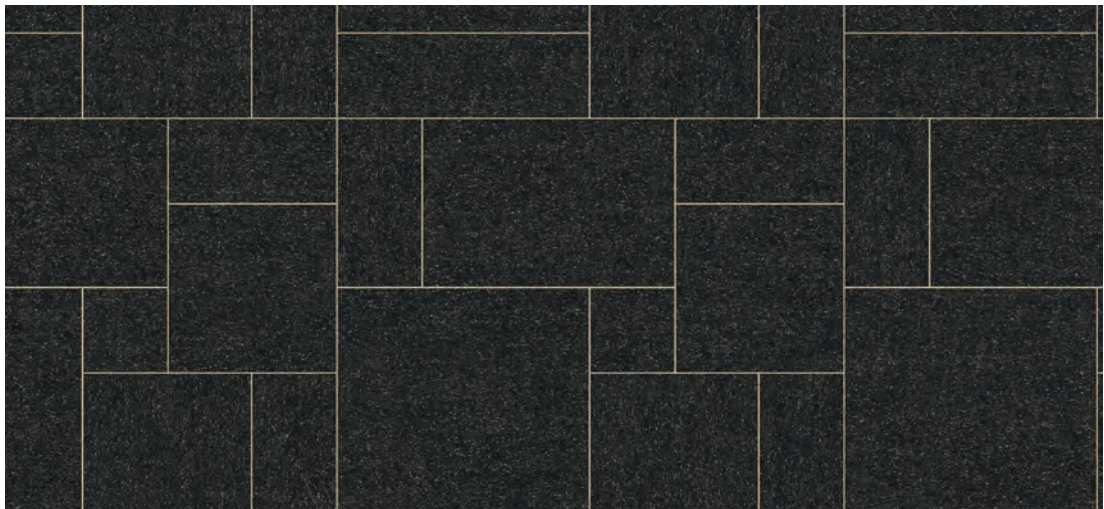

DC202 Created with Fragment Abyss, Fragment Nova (stripping) - *Large Flagstone*

Visit our Room Visualiser at [amtico.com](https://www.amtico.com) to view your favourites in your chosen space and laying pattern