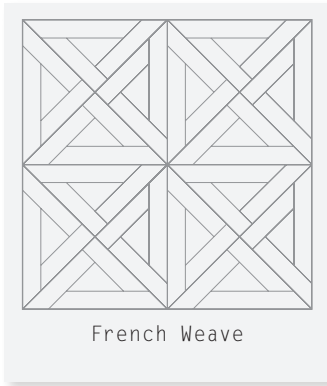

Amtico Signature | *Designers' Choice* | French Weave

Module size used to create
this pattern...