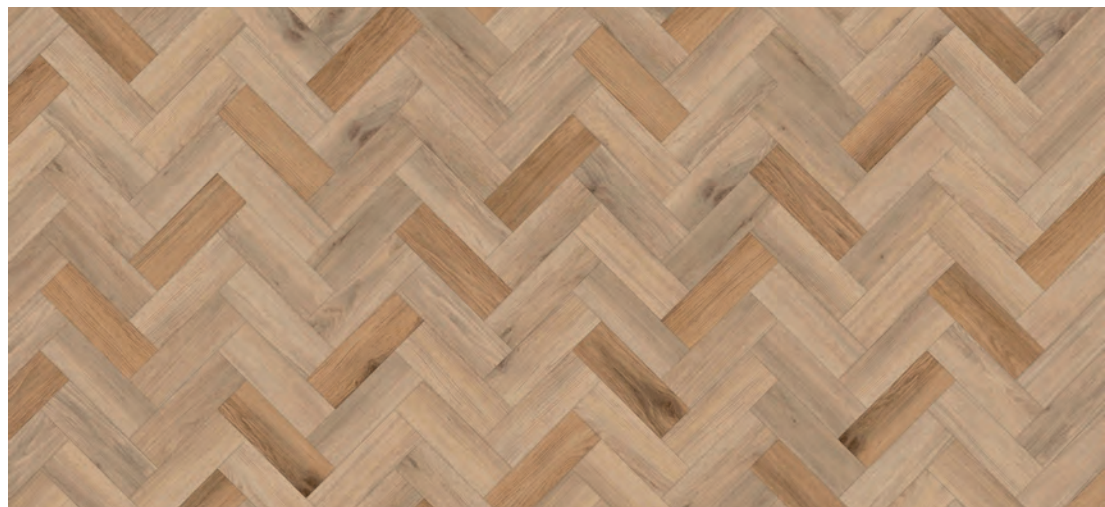

DC226 Created with Cornish Oak, York Oak - Small Parquet

Visit amtico.com to find a retailer or call 0121 745 0800