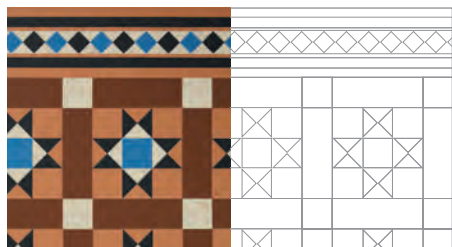

# 1

**Corona Pattern** – A kaleidoscope pattern in complementary colours. Use alone, or add a unique decorative border for harmonious style.

**Corona Mono** – DC257  
Border – DC257B  
Corner – DC257C

**Corona Azure** – DC258  
Border – DC258B  
Corner – DC258C