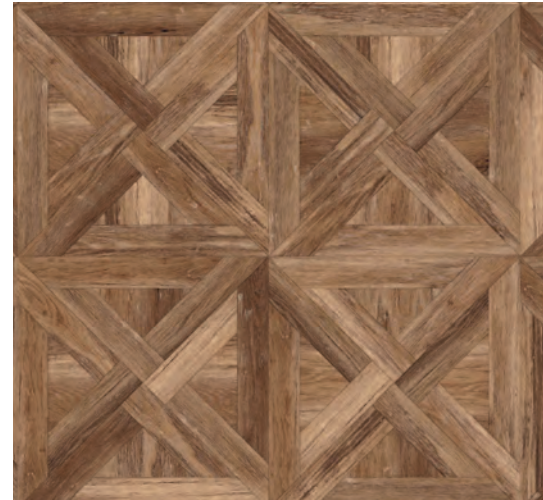

DC275 Created with Worn Oak