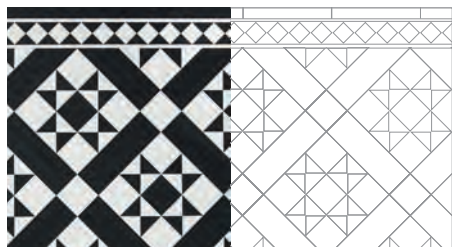

# 1

**Corona Pattern** – A kaleidoscope pattern in complementary colours. Use alone, or add a unique decorative border for harmonious style.

**Corona Mono** – DC257  
Border – DC257B  
Corner – DC257C

**Corona Azure** – DC258  
Border – DC258B  
Corner – DC258C