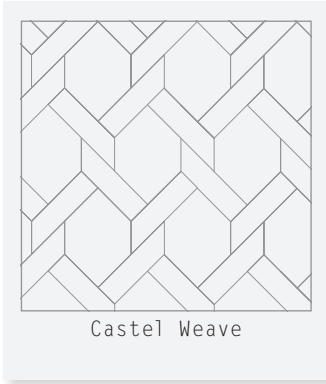

Amtico Signature | Designers' Choice | Castel Weave