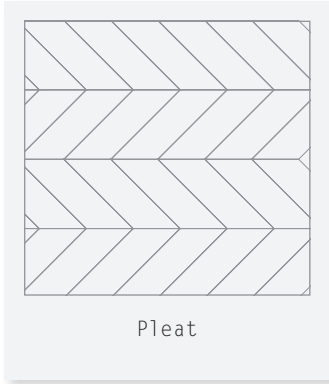

# Amtico Signature | Designers' Choice | Pleat

Plank sizes used to create this pattern...

114 x 457mm

DC209 Created with White Wash Wood

DC212 Created with Shibori Jasmine

Visit [amtico.com](http://amtico.com) to find a retailer or call 0121 745 0800