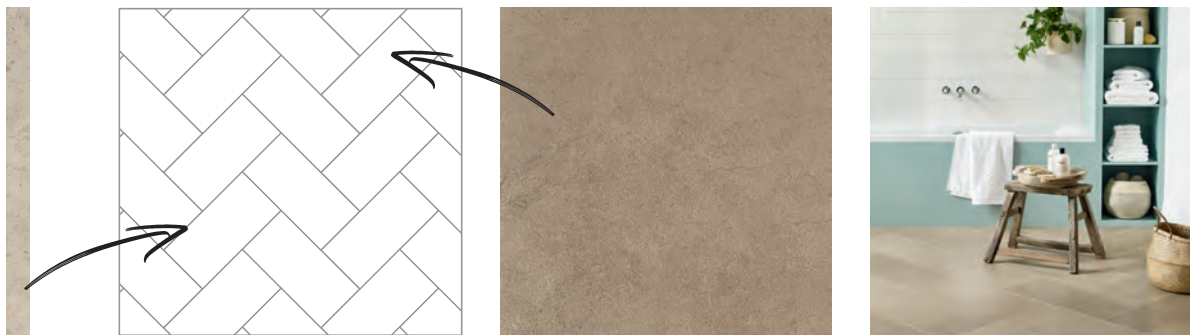

Stripping.

Grout style stripping is the essential touch that sets off the very subtle variations in colour that run through Amtico Form. Choose the perfect size stripping to define the finished laying pattern of your floor.

Mirabelle Creme
(chosen as the stripping)

Herringbone Tile
(laying pattern)

Silt
(chosen as the flooring)

The finished result!

	American Oak (cross grain)	AR0W7050
	Bronze	AR0AMP18
	Cirrus Air (cross grain)	AR0W8100
	Concrete Pale	AR0SCN30
	Fused Birch (cross grain)	AR0W7500
	Gold	AR0AMP78
	Mirabelle Creme	AR0SMB14
	Pure Plain Black	AR0APN22

	Pure Plain White	AR0APN11
	Shimmer Denim	AR0ASE39
	Silver	AR0AMP38
	Stria Basalt	AR0SMS43
	Stria Sediment	AR0SMS14
	Stria Volcanic	AR0SMS42
	Wenge Wood (cross grain)	AR0W7490
	Wild Walnut (cross grain)	AR0W7620