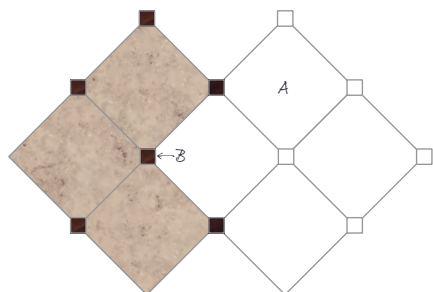

Key Stone

Small: 51 x 51mm   305 x 305mm
Large: 51 x 51mm   457 x 457mm

2 Products Large
Code: EP220

2 Products Small
Code: EP216

Flagstone

Small: 102 x 102mm   203 x 203mm
203 x 305mm   102 x 203mm
102 x 305mm   305 x 305mm

Large: 152 x 152mm   305 x 305mm
305 x 457mm   152 x 305mm
152 x 457mm   457 x 457mm