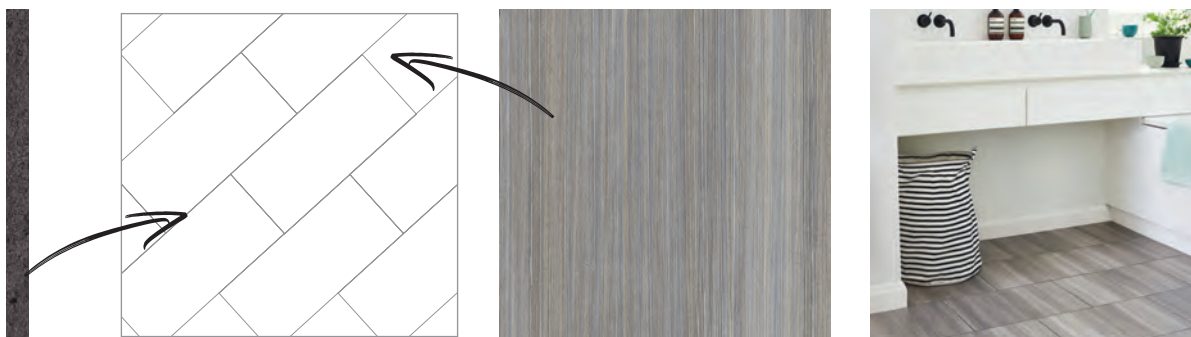

Stripping.

The grout style stripping will enhance and define your flooring. Available in many different sizes, choose a similar shade for a subtle look, or pick a contrasting colour for a bold finish.

Stria Volcanic
(chosen as the stripping)

Broken Bond
(standard laying pattern)

Mirus Feather
(chosen as the flooring)

The finished result!

	American Oak (cross grain)	AR0W7050
	Bronze	AR0AMP18
	Cirrus Air (cross grain)	AR0W8100
	Concrete Pale	AR0SCN30
	Fused Birch (cross grain)	AR0W7500
	Gold	AR0AMP78
	Mirabelle Creme	AR0SMB14
	Pure Plain Black	AR0APN22

	Pure Plain White	AR0APN11
	Shimmer Denim	AR0ASE39
	Silver	AR0AMP38
	Stria Basalt	AR0SMS43
	Stria Sediment	AR0SMS14
	Stria Volcanic	AR0SMS42
	Wenge Wood (cross grain)	AR0W7490
	Wild Walnut (cross grain)	AR0W7620