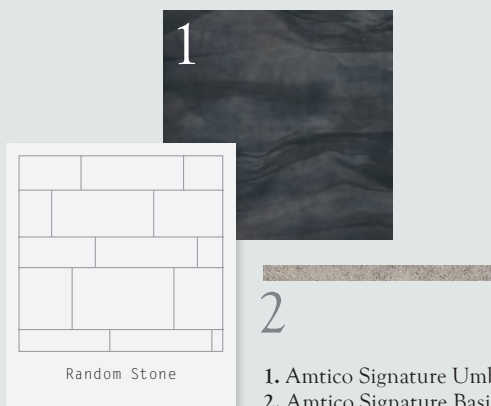

Try the Room Visualiser.

Get creative!

We know ordering new flooring is a big decision and you want to be sure you've made the right choice. That's where our online Room Visualiser can help.

Select a room, browse through our products and experiment to see which colours and patterns will look best in your space. You can even save your favourites to come back to later. It's like having your own Amtico designer at home.

Try it now at [amtico.com](https://www.amtico.com)

visit
[amtico.com](https://www.amtico.com)

1. Amtico Signature Umbra Eclipse
2. Amtico Signature Basilica Shell stripping