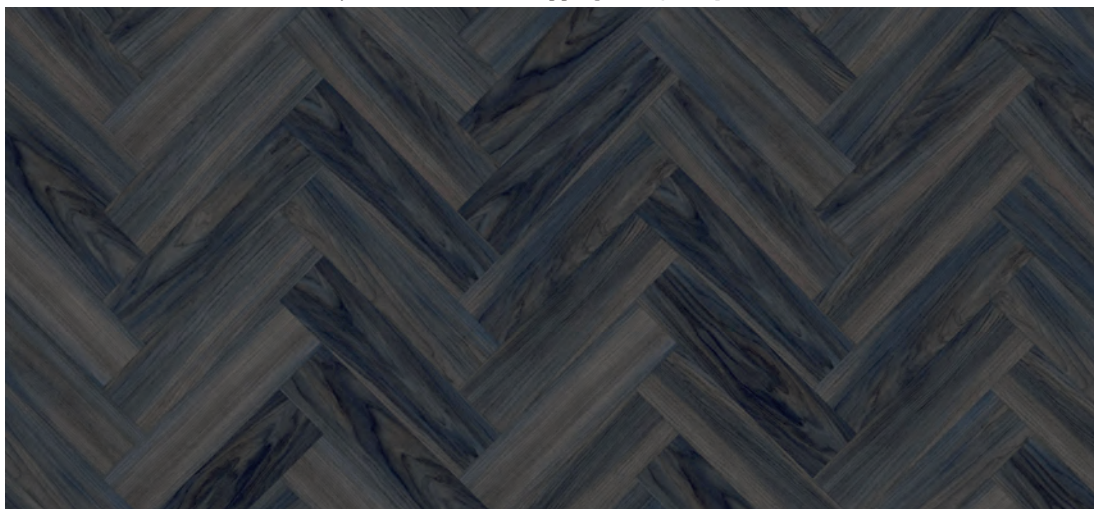

DC107 Created with Ink Wash Wood - *Large Parquet*

Visit our Room Visualiser at [amtico.com](https://www.amtico.com) to view your favourites in your chosen space and laying pattern