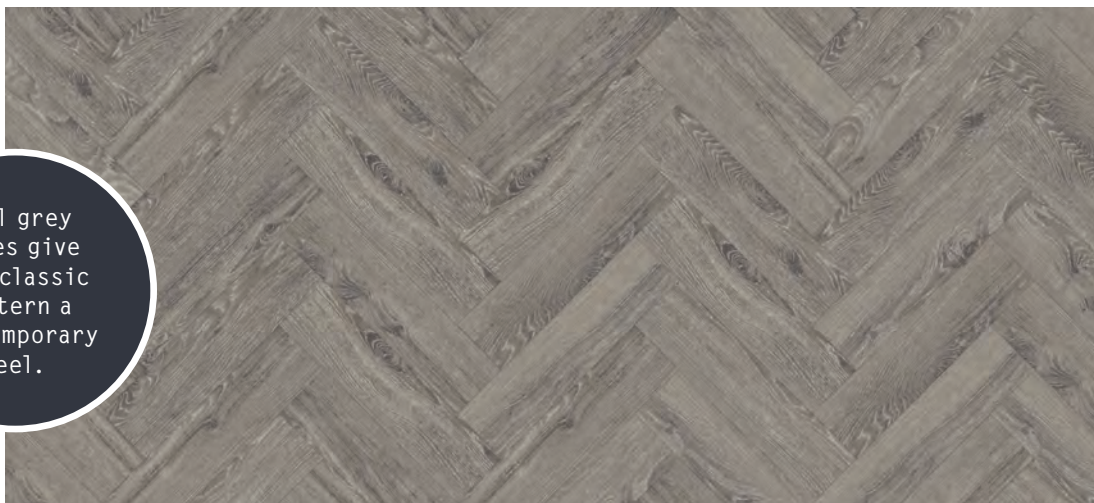

Cool grey tones give this classic pattern a contemporary feel.

DC108 Created with Nomad Oak - *Large Parquet*