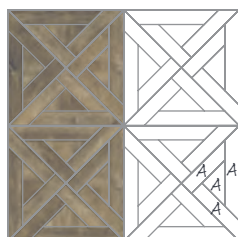

### French Weave

610 x 610mm

1 Product  
Code: EP272