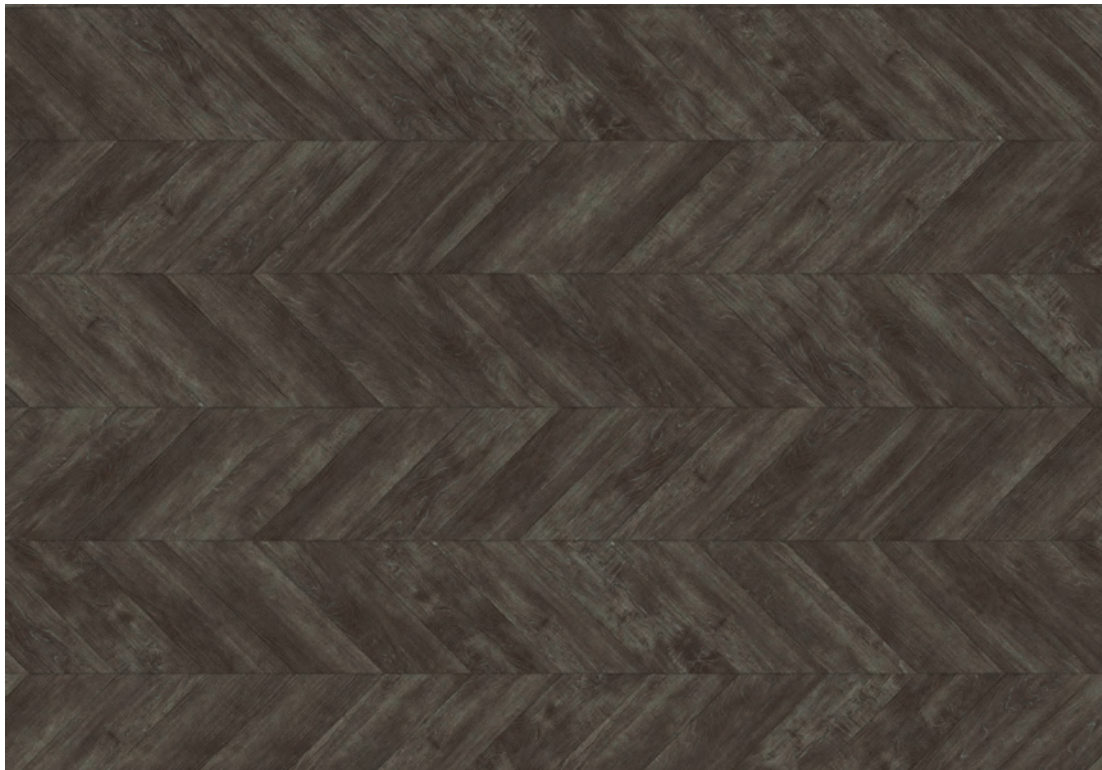

DC215 Created with Script Maple Silver

Visit our Room Visualiser at [amtico.com](https://www.amtico.com) to view your favourites in your chosen space and laying pattern