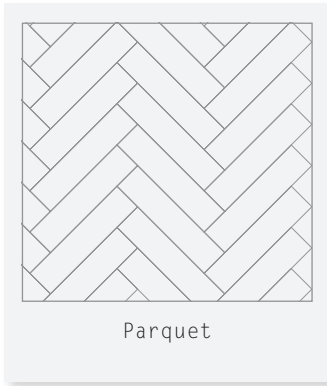

Amtico Signature | Designers' Choice | Parquet

Plank sizes used to create this pattern...

Small
76 x 229mm

Large:
115 x 457mm