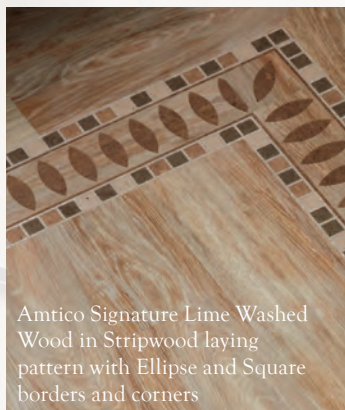

## Classic

Add contrast and definition for a more defined look using standard product and stripping.

Amtico Spacia Honey Oak in Herringbone Plank laying pattern

Amtico Signature Lime Washed Wood in Stripwood laying pattern with Ellipse and Square borders and corners