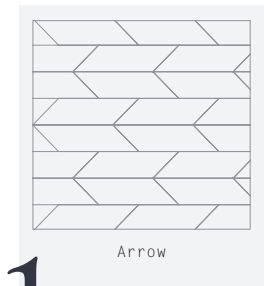

“This darting design uses contrasting colours and strong angles for dramatic effect.”

Karen Quarterman *Design Manager*

1