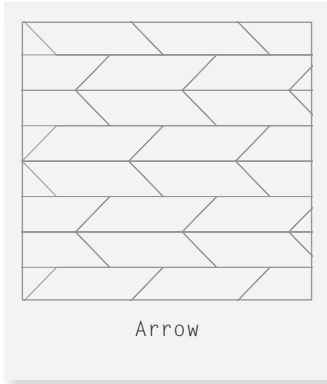

# Amtico Signature | Designers' Choice | Arrow

Plank sizes used to create this pattern...

114 x 457mm

DC185 Created with Infinity Spark

DC186 Created with Equator Flow

DC160 Created with Basilica Salt, Basilica Shell