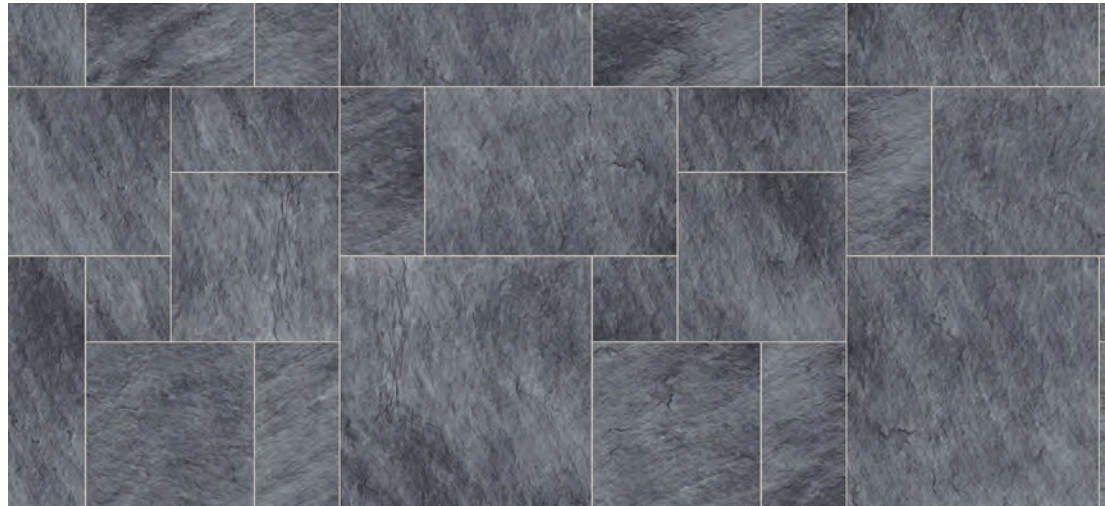

# Amtico Signature | Designers' Choice | Flagstone

Full unit size used to create this pattern...

Small:  
610 x 610mm

Large:  
915 x 915mm

DC200 Created with Basilica Shell, Kura Juniper (stripping) - Large Flagstone