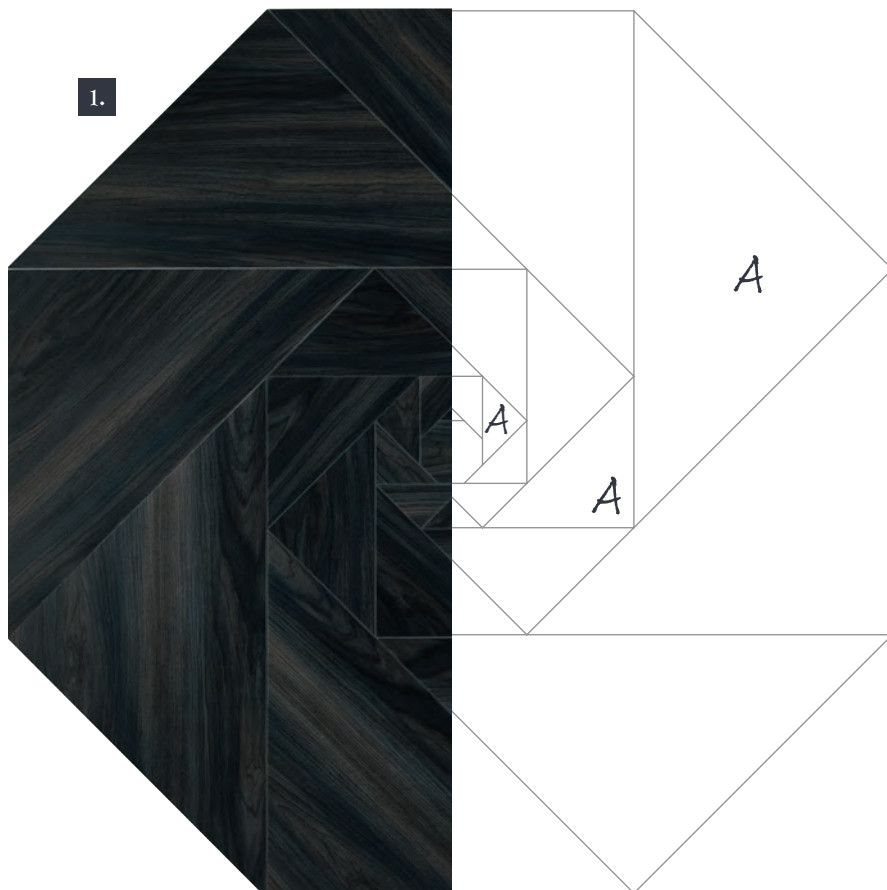

Motifs.

A motif is a stamp of individuality and a stunning addition to your home.

Create a statement in your hallway or a focal point in your living room.

FIND YOUR NEAREST RETAILER AT AMTICO.COM

1. **Pavilion**
  AR0MC9501
  1562mm diameter
  Product shown:
  A = Ink Wash Wood
2. **Small Star**
  AR0MC300
  610mm diameter
  Products shown:
  A = Equator Wave
  B = Parisian Pine
  C = Script Maple Silver
  D = White Wash Wood
3. **Cassini Oval**
  AR0MC190
  709 x 1034mm
  Products shown:
  A = Basilica Salt
  B = Basilica Shell
4. **Lotus**
  AR0MC400
  915mm diameter
  Products shown:
  A = White Wash Wood
  B = Nomad Oak
  C = Chateau Oak
  D = Kura Fennel
  E = Shore Oak
5. **Myron**
  AR0MC160
  915mm diameter
  Product shown:
  A and B =
  Cornish Oak
6. **Constellation**
  AR0MC210
  890mm diameter
  Products shown:
  A = Cornish Oak
  B = Manor Oak
  C = Reclaimed Oak
7. **Manhattan**
  AR0MC220
  890mm diameter
  Products shown:
  A = Patina Vapour
  B = Shibori Jasmine
  C = Cirrus Dawn
  D = Cirrus Mist
8. **Origami**
  AR0MC200
  890mm diameter
  Products shown:
  A = York Oak
  B = Cornish Oak
  C and D = Brushed Oak
9. **Apollo**
  AR0MC230
  890mm diameter
  Products shown:
  A = Wharf Oak
  B = White Wash Wood
  C = Stria Rock