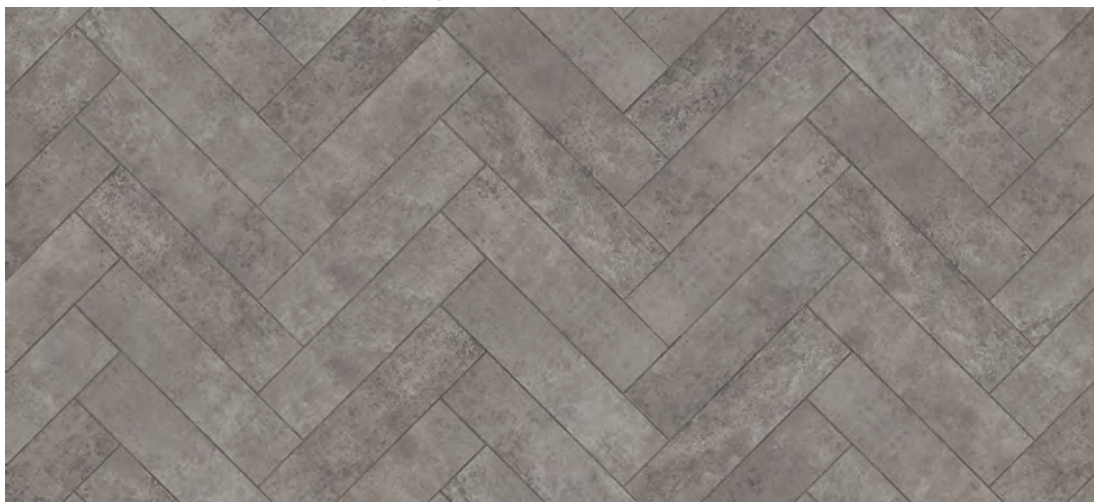

DC228 Created with Kura Caraway, Cadence Aeria (Stripping) - *Large Parquet*